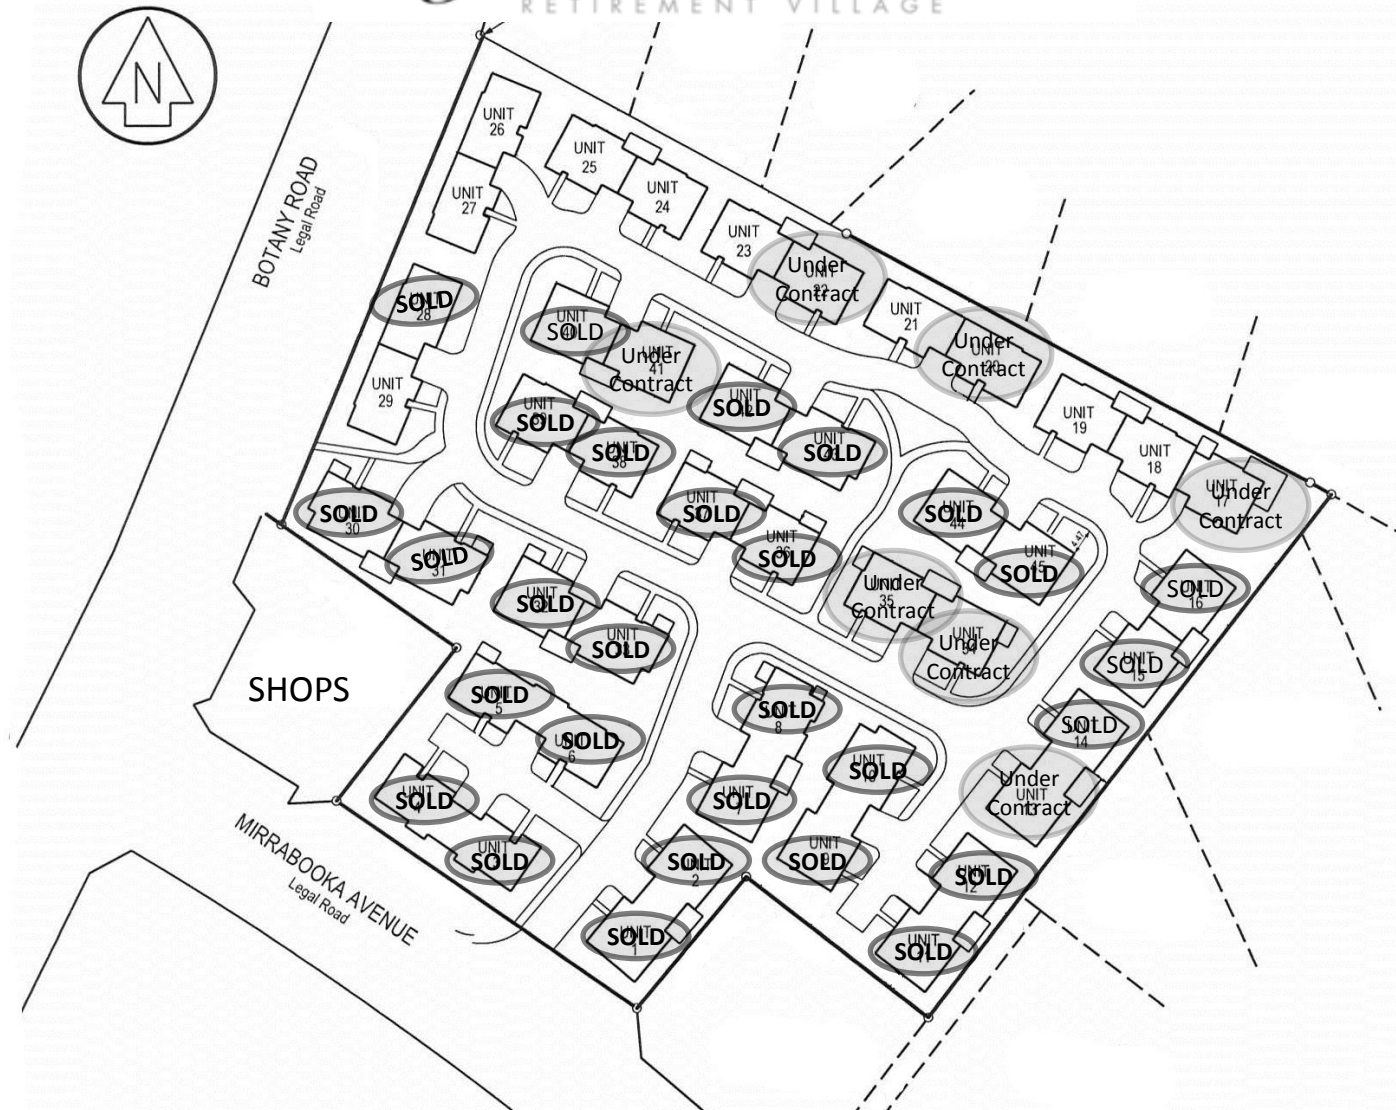

Royalle News Estate

RETIREMENT VILLAGE

PO Box 37888
Parnell
Auckland 1151
Phone: (09) 309 4410
Fax: (09) 309 4450
Email: brian@tracys.co.nz

www.Royallenews.co.nz

Sale Plan: SP300
Plan is subject to change
Plan is not to scale
7 February 2012
Not to be used for Construction